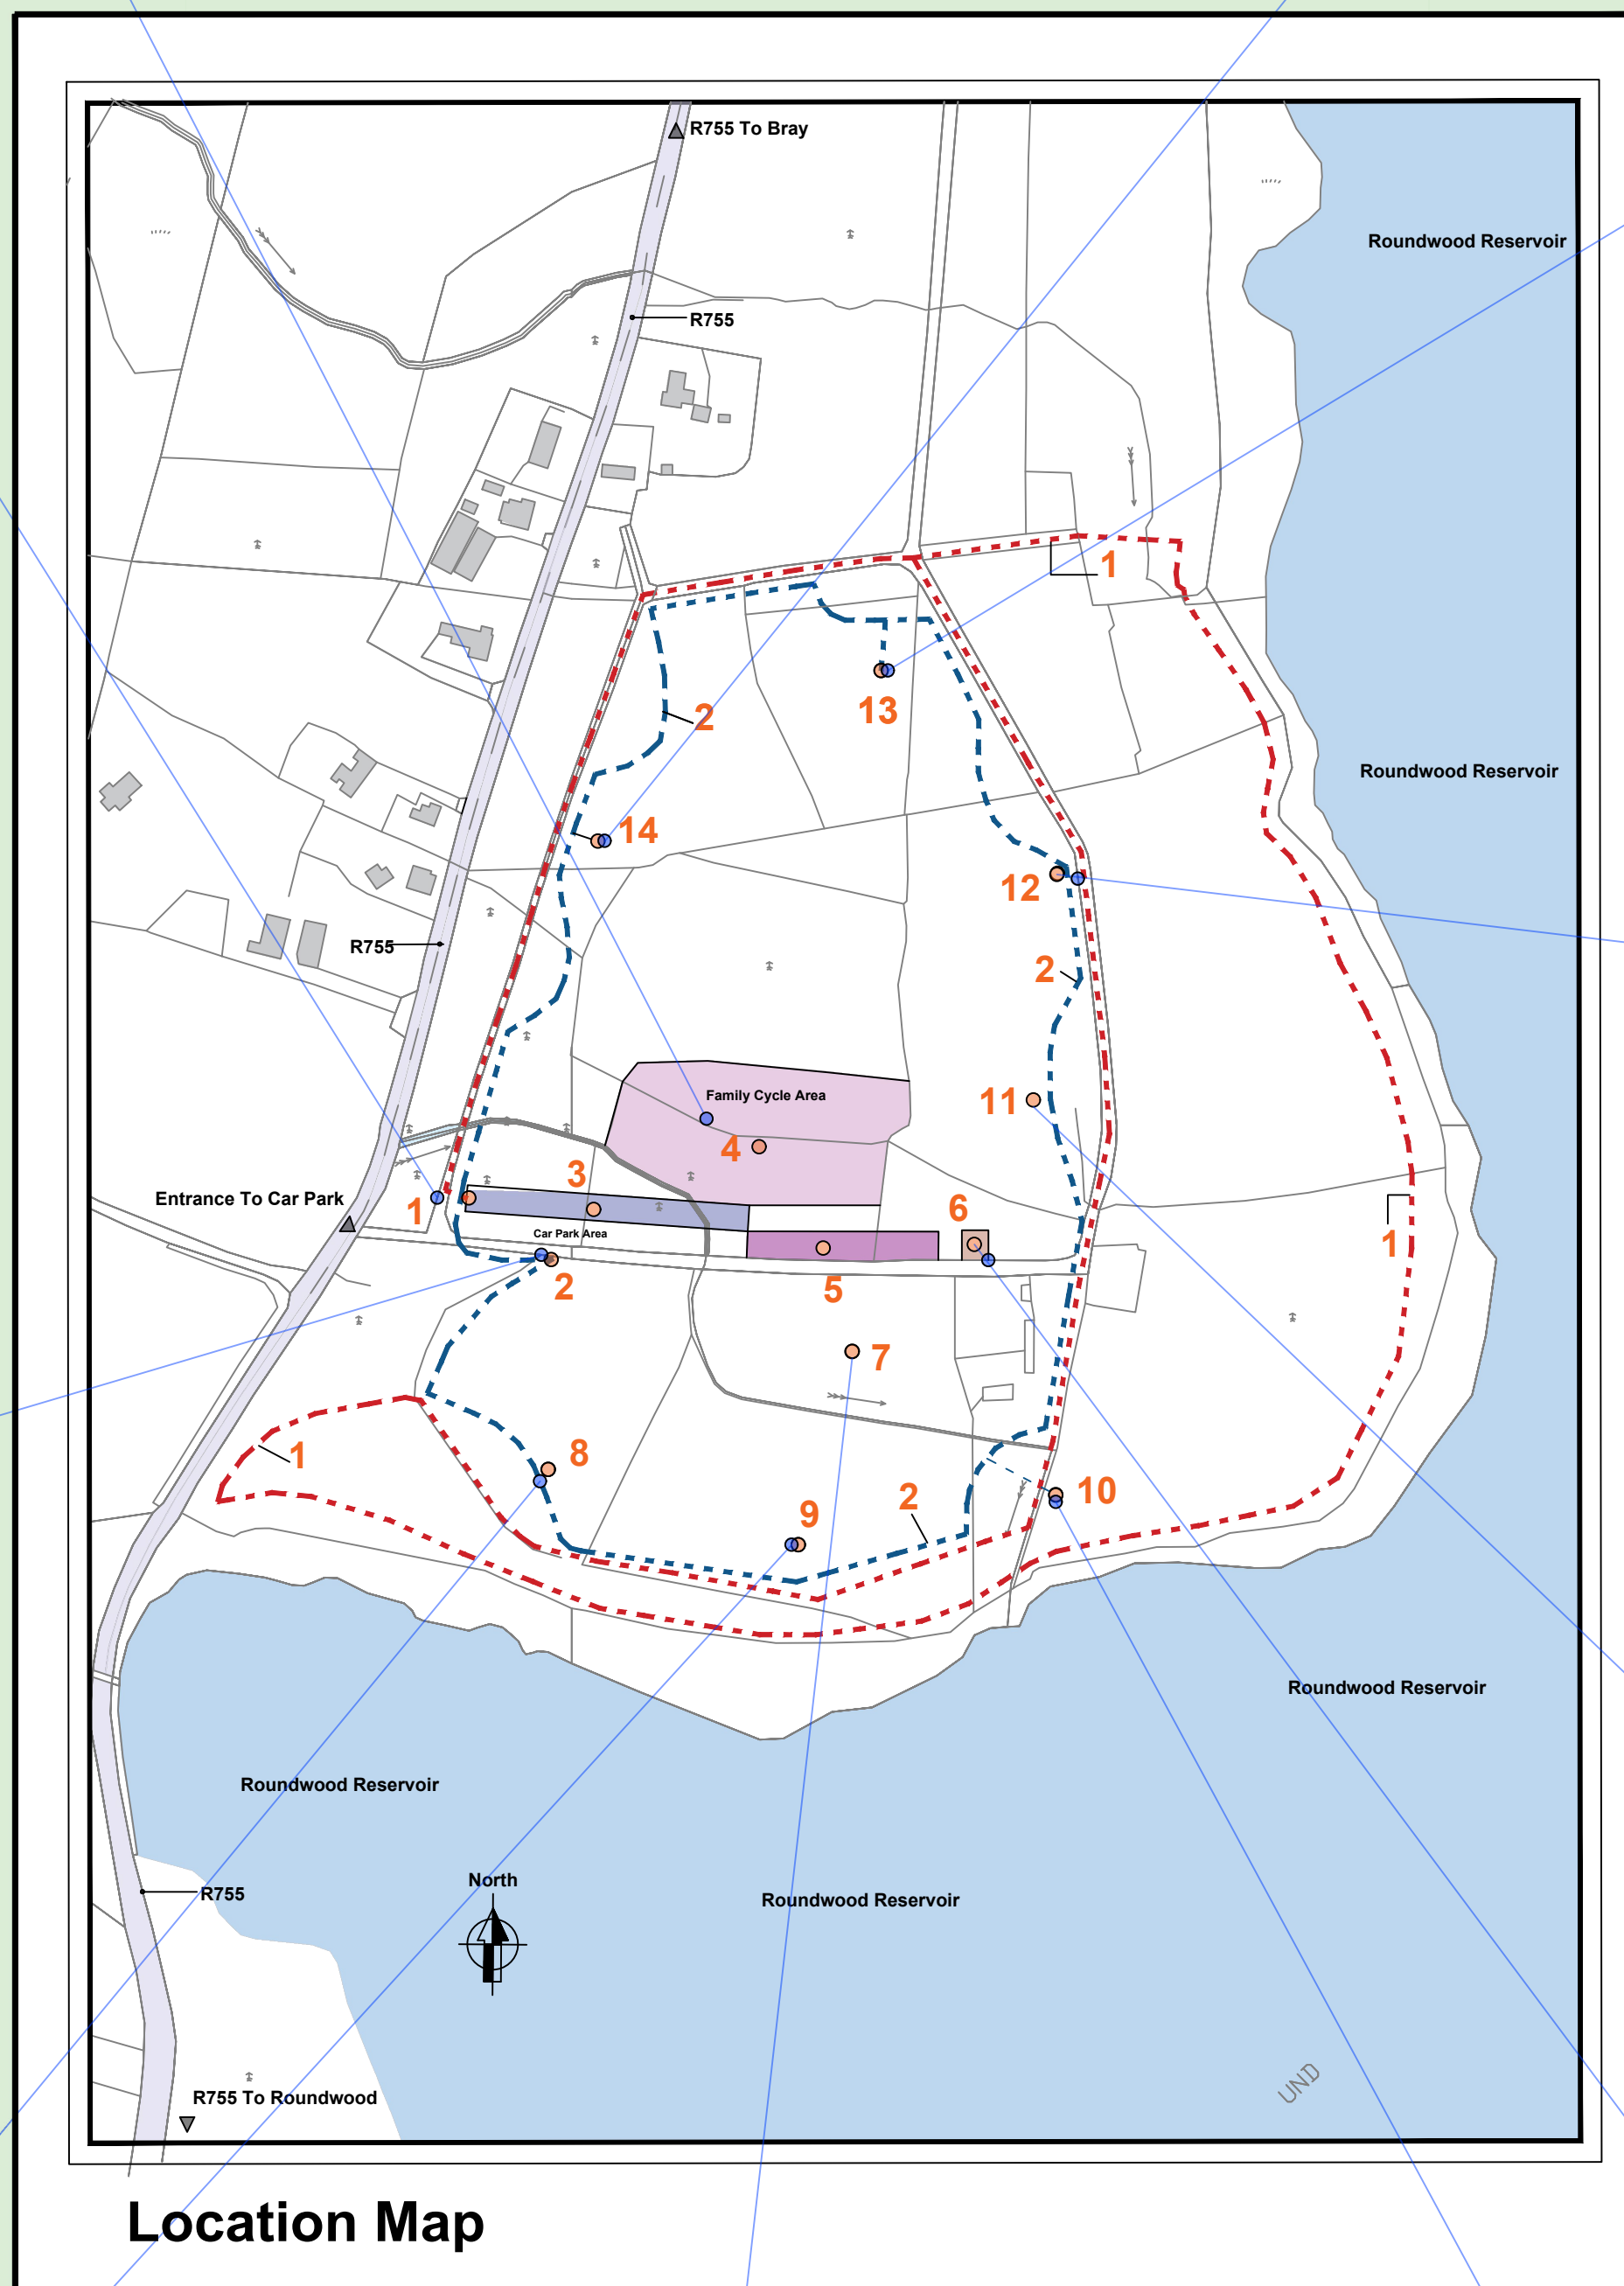

Legend:

- 1 3km Park Run
- 2 1.8km Family Play Trail
- 3 New Car Parking Area- Extension to Existing
- 4 Family Cycle Area.
- 5. Optional Extended parking Area
- 6. Eco Toilets
- 7. Log Cabin Structure
- 8. Climbing Stack Play Area
- 9. Fort and Zipline Play Area
- 10. Stone and Sand Play Area
- 11. Music and Play Area
- 12 Woodpecker- Rest and Play Area
- 13. Low Ropes Play Area
- 14. Tree Climbing Play Area

Typical Seating Bench On Trails

Hollow Tree Play Area

14 Tree Climbing Play Area

13 Low Ropes Play Area

12 Woodpecker - Rest and Play Area

11 Music and Play Area

6 Eco Toilets Location

Tree Stem Play Area

Trail Signage

3.0 km Park Run 1

1.8km Family Play Trail 2

Climbing Stack Play Area 8

Fort and Zipline 9

Log Cabin Structure 7

Stone and Sand Play Area 10

4 Family Cycle Area.

Location Map